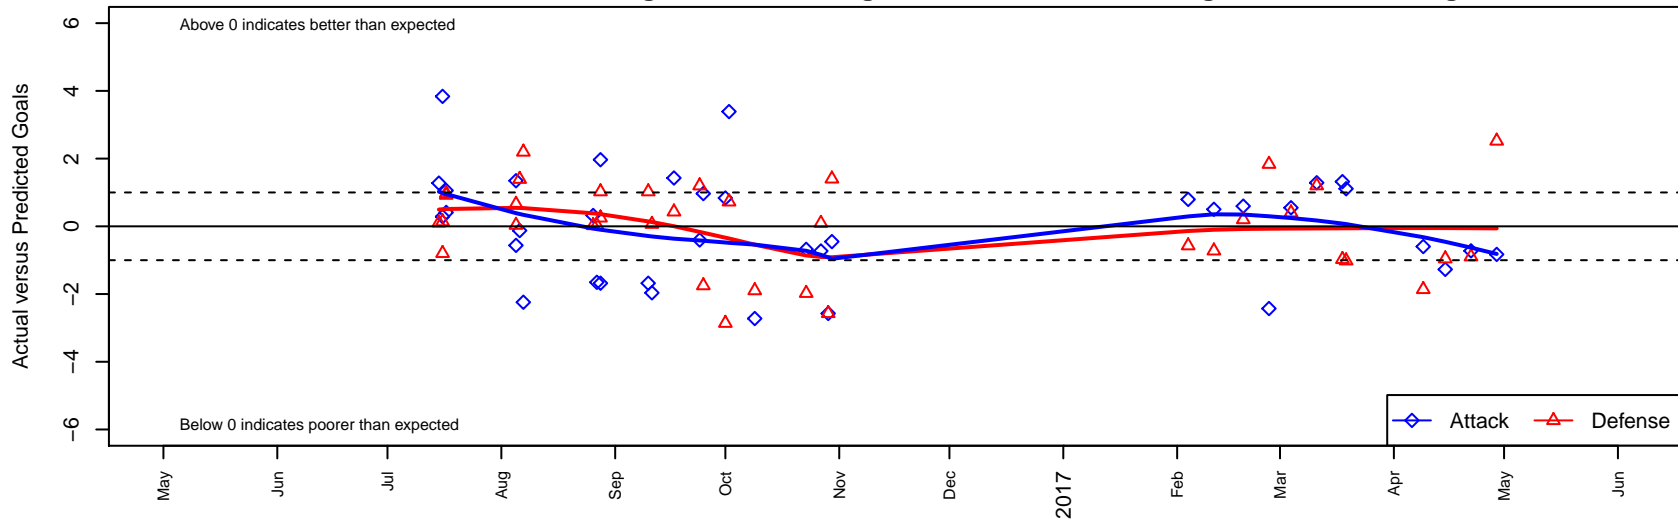

Southside SC Azul B04

Southside SC
 Tigard, OR
 B04 total strength=1101
 attack=4.28 defense=1.89
 fall league = PTT B04 Div 1 Green
 spr league = Spr OYS B04 Premier White

alt names used:
 SSC Azul
 SSC B04 Azul
 SSC 04B Azul
 SSC Azul
 SSC 04B Azul
 SSC 04B Azul

Venues played:
 2016 Beaverton Cup BU13 Silver
 2016 Mt Hood Challenge U13 Silver
 2016 Chinook Cup U13
 2016 PTT B04 Division 1 Green
 2016 Spr OYS B04 Premier White
 2016 OYS State Cup B04

Southside SC Azul B04
 Dots are actual minus expected GF (blue circles) and GA (red triangles).
 Blue line is smoothed change in attack strength. Red is smoothed change in defense strength.

**attack and defense variance (black dot)
relative to other teams
and top 10 in region**

**attack and defense rating
relative to others at age
and all opponents in last 13 months**

Performance relative to 13 month average