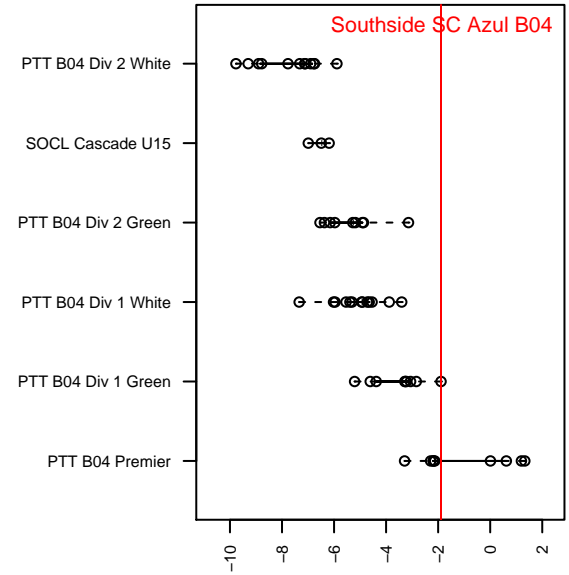

Southside SC Azul B04

Southside SC
 Tigard, OR
 B04 total strength=1101
 attack=4.28 defense=1.89
 fall league = PTT B04 Div 1 Green
 spr league = Spr OYS B04 Premier White

alt names used:
 SSC Azul
 SSC B04 Azul
 SSC 04B Azul
 SSC Azul
 SSC 04B Azul
 SSC 04B Azul

Venues played:
 2016 Beaverton Cup BU13 Silver
 2016 Mt Hood Challenge U13 Silver
 2016 Chinook Cup U13
 2016 PTT B04 Division 1 Green
 2016 Spr OYS B04 Premier White
 2016 OYS State Cup B04

Southside SC Azul B04
 Dots are actual minus expected GF (blue circles) and GA (red triangles).
 Blue line is smoothed change in attack strength. Red is smoothed change in defense strength.

**attack and defense variance (black dot)
relative to other teams
and top 10 in region**

**attack and defense rating
relative to others at age
and all opponents in last 13 months**

Performance relative to 13 month average